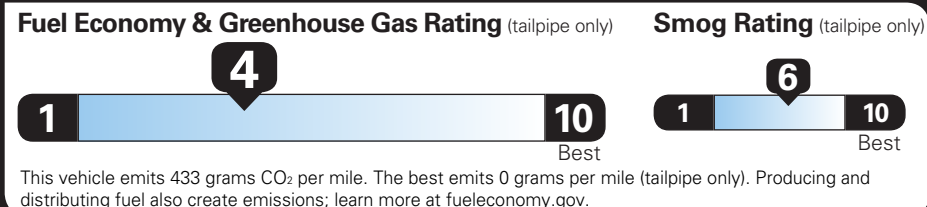

EPA DOT Fuel Economy and Environment

Gasoline Vehicle

Fuel Economy
21 MPG
combined city/hwy
18 city
25 highway
4.8 gallons per 100 miles

Small SUVs range from 14 to 129 MPG. The best vehicle rates 132 MPGe.

You spend $2,500 more in fuel costs over 5 years
compared to the average new vehicle.

Annual fuel cost $2,100