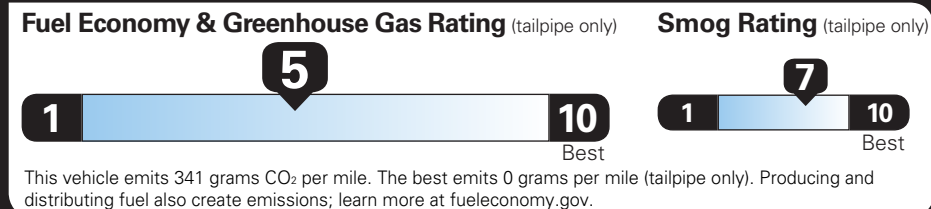

TOTAL VEHICLE PRICE* \$47,960.00

EPA DOT Fuel Economy and Environment

Gasoline Vehicle

You spend \$2,000 more in fuel costs over 5 years compared to the average new vehicle.

Annual fuel cost \$1,700

Actual results will vary for many reasons, including driving conditions and how you drive and maintain your vehicle. The average new vehicle gets 27 MPG and costs \$6,500 to fuel over 5 years. Cost estimates are based on 15,000 miles per year at \$2.95 per gallon. MPGe is miles per gasoline gallon equivalent. Vehicle emissions are a significant cause of climate change and smog.

fuel economy.gov

Calculate personalized estimates and compare vehicles

GOVERNMENT 5-STAR SAFETY RATINGS

Overall Vehicle Score ★★★★★

Based on the combined ratings of frontal, side and rollover. Should ONLY be compared to other vehicles of similar size and weight.