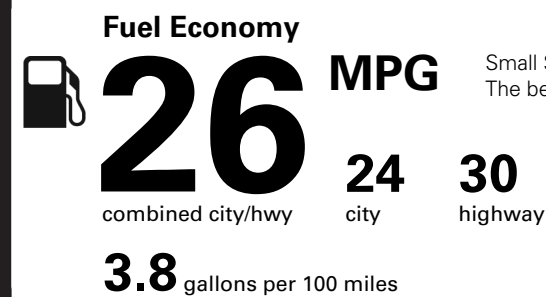

TOTAL VEHICLE PRICE* \$47,960.00

EPA DOT Fuel Economy and Environment

Gasoline Vehicle

You spend \$2,000 more in fuel costs over 5 years compared to the average new vehicle.

Annual fuel cost \$1,700

Actual results will vary for many reasons, including driving conditions and how you drive and maintain your vehicle. The average new vehicle gets 27 MPG and costs \$6,500 to fuel over 5 years. Cost estimates are based on 15,000 miles per year at \$2.95 per gallon. MPGe is miles per gasoline gallon equivalent. Vehicle emissions are a significant cause of climate change and smog.